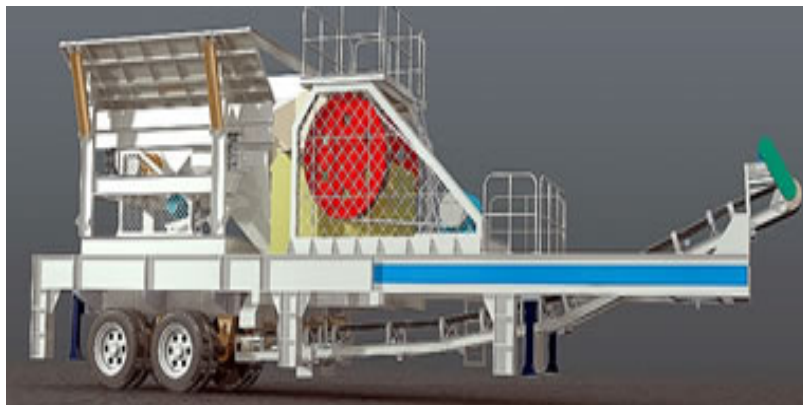

Portable Jaw Crusher Plant

Portable Jaw Crusher plant provides a new field of business opportunities for contractors, quarry operators, recycling and mining applications. It offers high efficient and low cost project plan without environment limit for the client.

Portable jaw crusher plant features:

- Incorporated design
- Truck mounted
- Quick road transportation
- With support legs on truck, quick to set-up

Portable jaw crusher plant model and main unit parameter:

Truck parameter: chassis height H4: 1720MM, tyre chassis height difference H5: 380MM:

| Model | Feeder spec | Jaw crusher | Belt conveyor | Configuration of wheels | Extended belt conveyor | Generator | Capacity (t/h) | Power (kw) |
|------------|--------------|-------------|---------------|-------------------------|------------------------|-----------|----------------|------------|
| YF938J69 | GZD960X380 | PE600X900 | B650X7M | Dual-axle | Optional | Optional | 70-150 | 91.5 |
| YF1142J710 | GZD1100X4200 | PE750X1060 | B800X9M | Tri-axle | Optional | Optional | 90-200 | 134 |
| YF1349J912 | GZD1300X4900 | PE900X1200 | B1000X11M | Quad-axle | Optional | Optional | 150-300 | 146 |